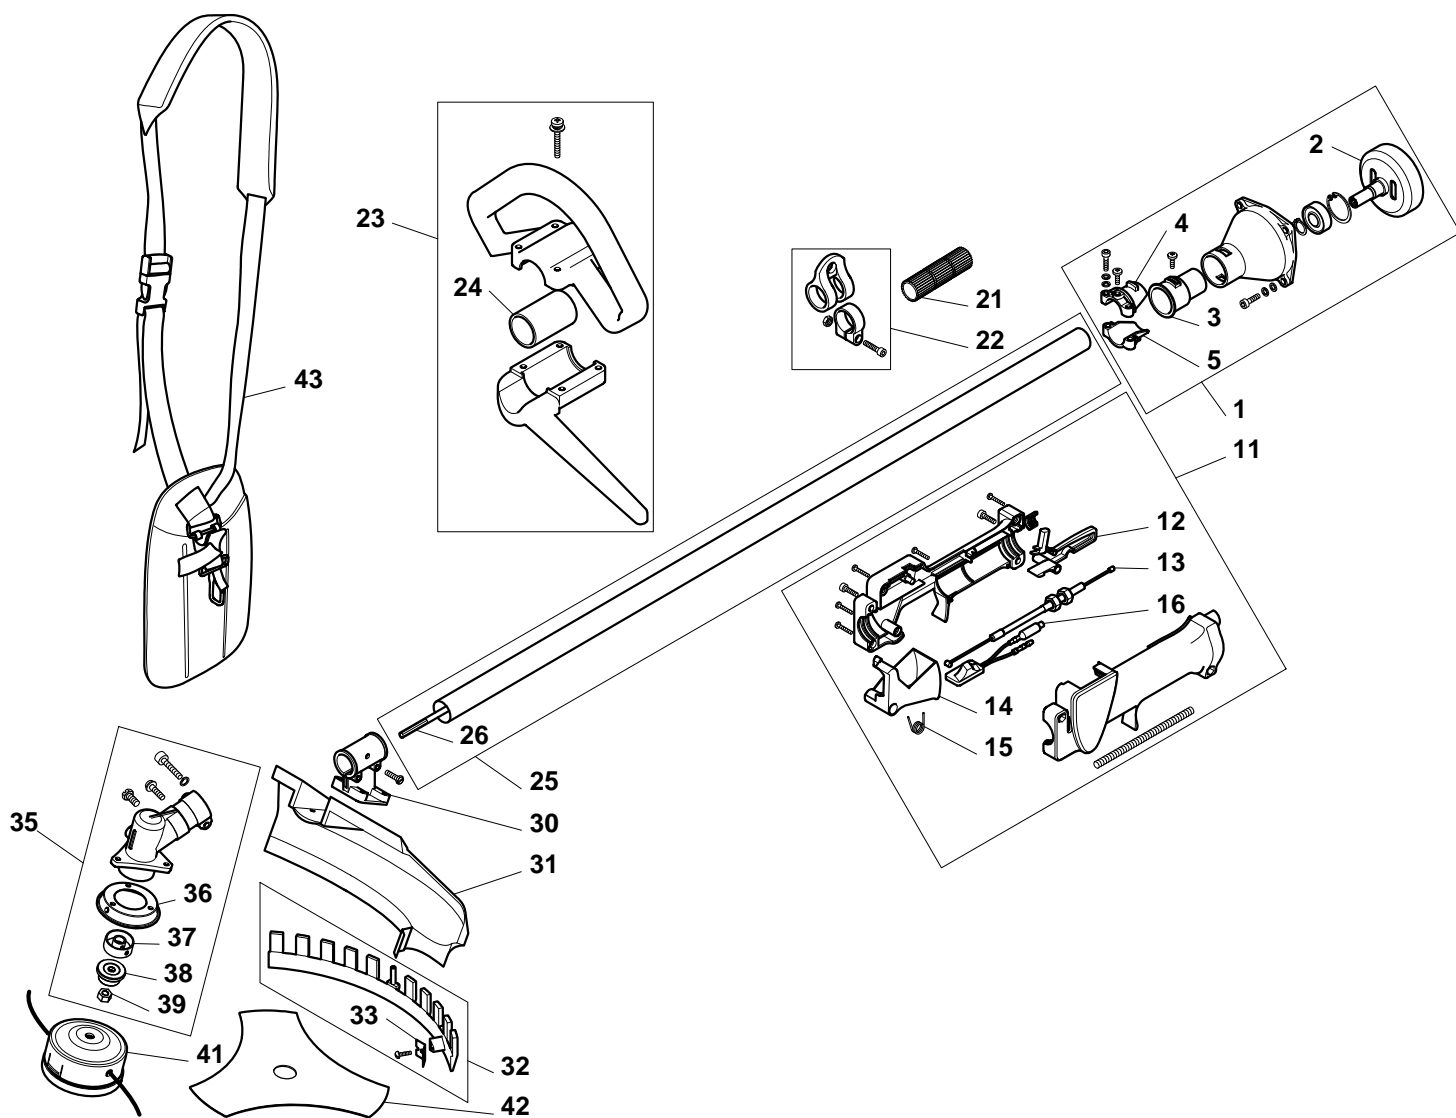

Genuine Spare Parts

www.stiga.com

SB 26 Model Year 2010

UPDATED ON 7 JUNE

- Use GLOBAL GARDEN PRODUCT Genuine Spare Parts specified in the parts list for repair and/or replacement.
- The contents described in the parts list may change due to improvement.
- The drawings of the spare parts are only indicative and might not represent the part in question exactly.
- The indications "right" - "left" - "front" - "rear" refer to the position of the operator when using the machine.
- When placing orders of parts for repair and/or replacement, make sure that the illustrated parts list is the one applying to the machine's year of manufacture, as shown on the identification plate attached to the machine.

SB 26 - Model Year 2010

Pos. Fig.	Antal Quantity	Art No Part No	Benämning	Description	Anmärkning Notes
1	1	183785004/0	Transmissionsstöd	Support Trasm.Assy	
2	1	123050012/0	Kopplingshjul	Drum Ass'Y, Clutch	
3	1	123275036/0	Gummihylsa	Grommet	
4	1	123720005/0	Fäste	Support	
5	1	123720004/0	Fäste	Support	
11	1	183300027/0	Handtag kpl	Handle Assy	
12	1	123315104/0	Säkerhetsspärr	Safety Lever	
13	1	123066026/0	Gaswire	Throttle Cable	
14	1	123315105/0	Gasreglage	Throttle Lever	
15	1	123430612/0	Fjäder	Spring	
16	1	183303002/0	Brytare	Switch	
21	1	123170004/0	Distans	Spacer	
22	1	183780002/0	Fäste-sele	Harness Support Ass.Y	
23	1	183300025/0	Handtag-främre	Front Handle	
24	1	123655005/0	Gummihylsa	Grommet	
25	1	183869073/0	Drivaxelrör kpl	Assy Transm. Tube+Flex	
26	1	123020038/0	Drivaxel kpl	Trasmission Shaft	
30	1	123784012/0	Fäste	Support	
31	1	123465007/0	Skyddskåpa	Safety Cover	
32	1	183600055/0	Skydd	Guard	
33	1	123311013/0	Kniv	Line Cutter	
35	1	183820507/0	Snäckväxel kpl	Gear Case Assy	
36	1	123670002/0	Skydd	Guard	
37	1	123250002/0	Ringmutter-övre	Upper Ring Nut	
38	1	123250003/0	Ringmutter-nedre	Lower Ring Nut	
39	1	123120015/0	Mutter	Nut	
41	1	123155009/0	Skärhuvud kpl	2 Hedges Nylon Head	
42	1	123155010/0	Röjklinga	3 Teeth Disc	
43	1	123046005/0	Sele	Harness	