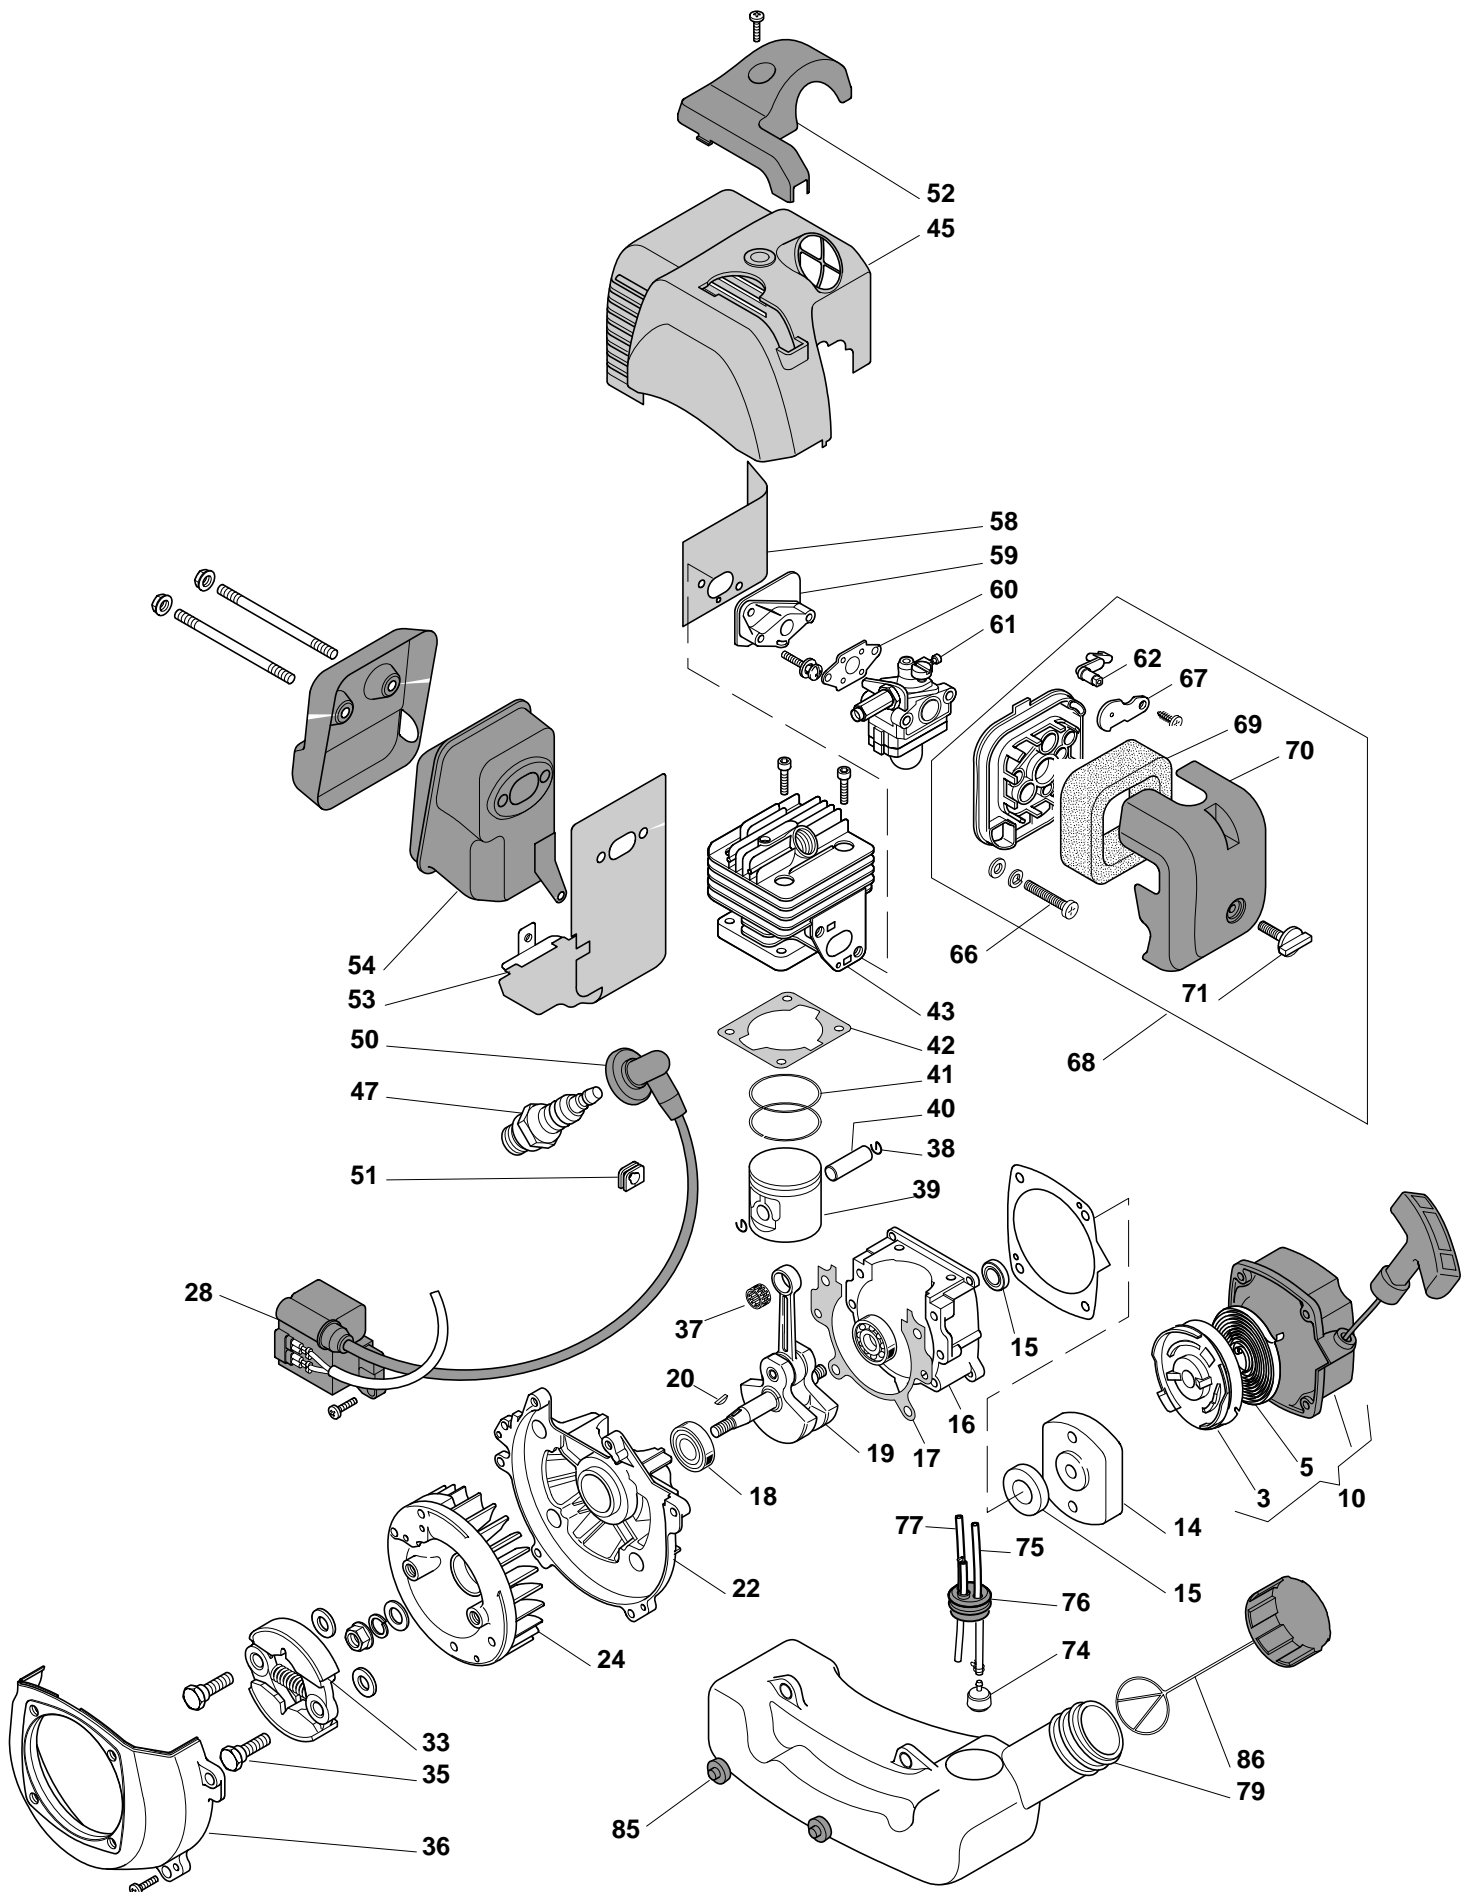

SB 26 - Model Year 2010

Pos. Fig.	Antal Quantity	Art No Part No	Benämning	Description	Anmärkning Notes
2	1	123604006/0	Linhjul	Starter Pulley	
4	1	123430584/0	Startfjäder	Spring	
10	1	183058031/0	Start kpl	Starter Ass.Y	
14	1	183082002/1	Startkopp	Starter Cup Ass.Y	
15	2	119035159/0	Tätningring	Seal Ring	
16	1	123685024/0	Vevhus	Crank Case	
17	1	123280046/0	Packning	Gasket	
18	2	114215218/0	Kullager	Ball Bearing	
19	1	123020024/0	Vevaxel	Crankshaft	
20	1	123072002/0	Kil	Key	
22	1	123685025/0	Vevhus	Crank Case	
24	1	123880010/0	Svånghjul	Flywheel	
27	1	112154200/0	Mutter	Nut	
28	1	123044017/0	Elektronikspole	Electronic Coil	
32	1	123430582/0	Fjäder	Spring	
33	2	123400002/0	Koppling	Clutch Unit	
35	2	123878057/0	Skruv	Screw	
36	1	123208421/0	Transm.stödhus	Transm.Support Case	
37	1	123235006/0	Nållager	Needle Bearing	
38	2	123202005/0	Låsring	Washer, Piston Pin	
39	1	123590007/0	Kolv	Piston	
40	1	123760005/0	Kolvbult	Piston Pin	
41	2	123204009/0	Kolring	Piston Ring	
42	1	123280044/0	Cylinderkåpa	Cylinder Gasket	
43	1	123071021/0	Cylinder	Cylinder	
45	1	123087023/0	Cylinderkåpa	Cylinder Cover Yellow	
47	1	3210024	Tändstift	Spark Plug	
50	1	123053002/0	Tändstiftshatt	Spark Plug Cover	
51	1	123275023/0	Hylsa	Grommet	
52	1	123109551/0	Tändstiftshatt	Cover, Spark Plug	
53	1	123280042/0	Packning	Gasket	
54	1	183740021/0	Ljuddämpare	Muffler	
58	1	123280084/0	Packning	Intake Manif-Gasket	
59	1	123073519/0	Insugningsrör	Intake Manifold	
60	1	123280059/0	Packning	Intake-Carb Gasket	
61	1	123054025/1	Förgasare	Carburettor	
62	1	123315089/0	Chokearm	Choke Lever	
66	2	2132160	Skruv	Screw	
67	1	123190000/0	Arm	Shutter	
68	1	183220003/0	Luftfilter	Air Filter	
69	1	123220011/0	Luftfilter	Air Filter	
70	1	123090026/0	Luftfilterlock	Air Cleaner Cover	
71	1	123878056/0	Knopp	Knob	
72	1	123784009/0	Fäste	Support	
73	1	123275033/0	Gummihylsa	Grommet	
74	1	183520005/0	Bränslefilter	Intake Filter	
75	1	123867030/0	Rör	Tube	
76	1	123275021/0	Gummihylsa	Grommet	
77	1	123867031/0	Rör	Tube	
79	1	123733002/0	Bränsletank kpl	Kit Fuel Tank	
85	2	123280060/0	Gummihylsa	Grommet	
86	1	183790009/0	Tanklock	Fuel Cap Assy