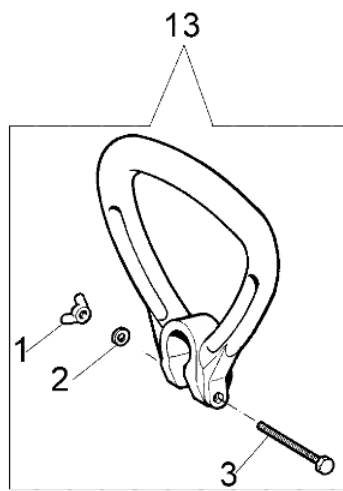

Ref.Nu	Q.ty	Item number	Description	Technical bulletin
1	1	60030008R	Joint	
2	2	60030016R	Brush	
3	1	60020008	Fan	
4	1	60030007R	Engine	
5	1	2317025	Switch	
6	1	60022032	Cables set	
7	1	60032031	Motor housing	
8	1	60020014	Throttle lever	

Ref.Nu	Q.ty	Item number	Description	Technical bulletin
1	1	3915006	Nut	
2	1	3916006	Washer	
3	1	3906053	Screw	
4	1	4198015A	Drive shaft	
5	1	4198041A	Tube Ø22	
6	4	3801011	Screw	
7	4	3819006	Washer	
8	4	3918010R	Washer	
9	1	3960014	Screw	
10	1	4174275R	Blade	
11	1	60010143R	Harness	
12	1	4199011A	Insert	BT3-078-06/08
13	1	4162042A	Handle	
14	1	4199004	Spring	BT3-078-06/08
15	1	4199024B	Nylon spool	BT3-078-06/08
15	1	4199045R	Nylon spool	BT3-078-06/08
16	2	4199005A	Bushing	BT3-078-06/08
17	1	4199026A	Cover	BT3-078-06/08
17	1	4199035R	Cover	BT3-078-06/08
18	1	4199040AR	Tap'n go head with 2 nylon lines Ø2	BT3-078-06/08
19	1	60032012	Guard	
20	1	4198167	Flange	
21	1	4198168R	Hub	
22	1	3914003	Nut	
23	1	3801013R	Screw	