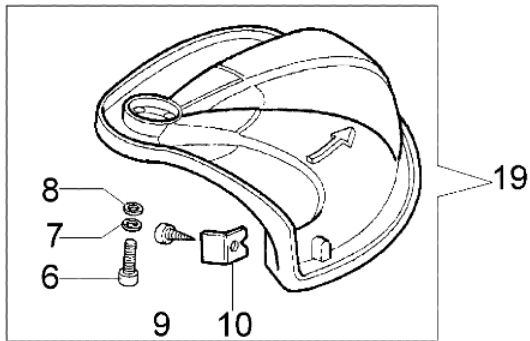

Ref.Nu	Q.ty	Item number	Description	Technical bulletin
1	1	60030008R	Joint	
2	2	60030016R	Brush	
3	1	60020008	Fan	
4	1	60030007R	Engine	
5	1	2317025	Switch	
6	1	60022032	Cables set	
7	1	60032031	Motor housing	
8	1	60020014	Throttle lever	

Ref.Nu	Q.ty	Item number	Description	Technical bulletin
1	1	3915006	Nut	
2	1	3916006	Washer	
3	1	3906053	Screw	
4	1	4198015A	Drive shaft	
5	1	4198041A	Tube Ø22	
6	4	3801011	Screw	
7	4	3819006	Washer	
8	4	3918010R	Washer	
9	1	3960014	Screw	
10	1	4174275R	Blade	
11	1	60010143R	Harness	
12	1	4199011A	Insert	BT3-078-06/08
13	1	4162042A	Handle	
14	1	4199004	Spring	BT3-078-06/08
15	1	4199024B	Nylon spool	BT3-078-06/08
15	1	4199045R	Nylon spool	BT3-078-06/08
16	2	4199005A	Bushing	BT3-078-06/08
17	1	4199026A	Cover	BT3-078-06/08
17	1	4199035R	Cover	BT3-078-06/08
18	1	4199040AR	Tap'n go head with 2 nylon lines Ø2	BT3-078-06/08
19	1	60032012	Guard	
20	1	4198167	Flange	
21	1	4198168R	Hub	
22	1	3914003	Nut	
23	1	3801013R	Screw	