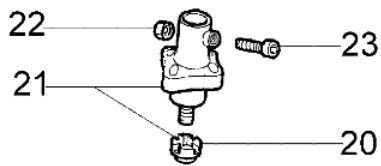

Ref.Nu	Q.ty	Item number	Description	Technical bulletin
1	1	60030008R	Joint	
2	2	60030016R	Brush	
3	1	60020008	Fan	
4	1	60030007R	Engine	
5	1	2317025	Switch	
6	1	60022032	Cables set	
7	1	60032031	Motor housing	
8	1	60020014	Throttle lever	

Ref.Nu	Q.ty	Item number	Description	Technical bulletin
1	1	3915006	Nut	
2	1	3916006	Washer	
3	1	3906053	Screw	
4	1	4198015A	Drive shaft	
5	1	4198041A	Tube Ø22	
6	4	3801011	Screw	
7	4	3819006	Washer	
8	4	3918010R	Washer	
9	1	3960014	Screw	
10	1	4174275R	Blade	
11	1	60010143R	Harness	
12	1	4199011A	Insert	BT3-078-06/08
13	1	4162042A	Handle	
14	1	4199004	Spring	BT3-078-06/08
15	1	4199024B	Nylon spool	BT3-078-06/08
15	1	4199045R	Nylon spool	BT3-078-06/08
16	2	4199005A	Bushing	BT3-078-06/08
17	1	4199026A	Cover	BT3-078-06/08
17	1	4199035R	Cover	BT3-078-06/08
18	1	4199040AR	Tap'n go head with 2 nylon lines Ø2	BT3-078-06/08
19	1	60032012	Guard	
20	1	4198167	Flange	
21	1	4198168R	Hub	
22	1	3914003	Nut	
23	1	3801013R	Screw	