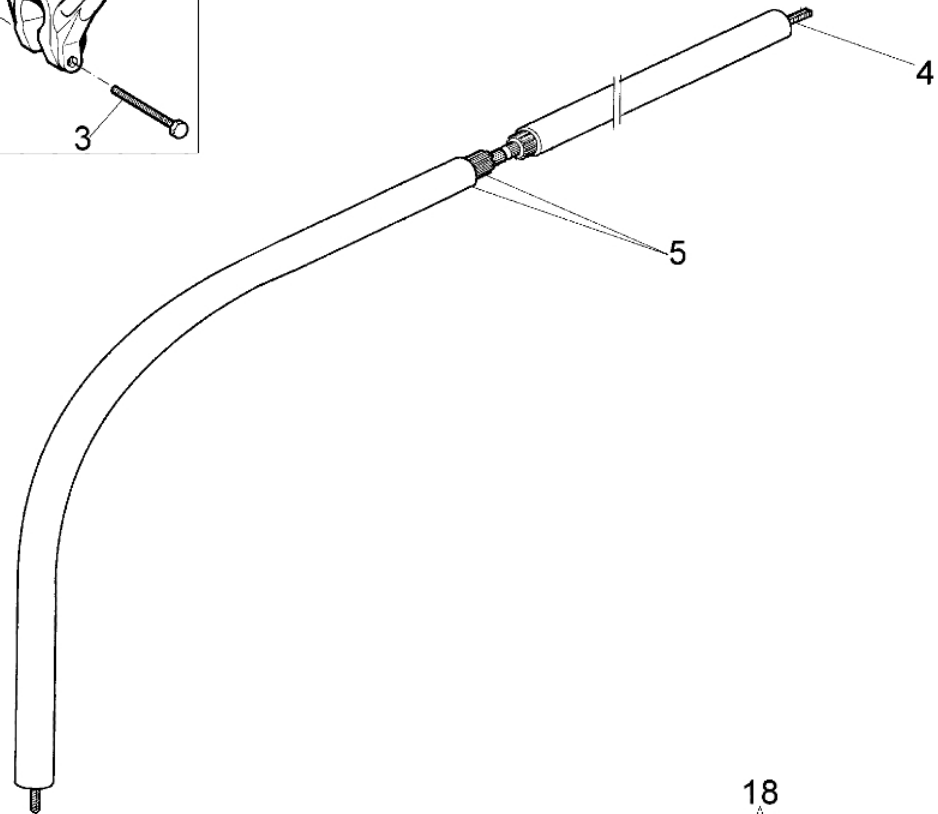

Ref.Nu	Q.ty	Item number	Description	Technical bulletin
1	1	60030008R	Joint	
2	2	60030016R	Brush	
3	1	60020008	Fan	
4	1	60030007R	Engine	
5	1	2317025	Switch	
6	1	60022032	Cables set	
7	1	60032031	Motor housing	
8	1	60020014	Throttle lever	

Ref.Nu	Q.ty	Item number	Description	Technical bulletin
1	1	3915006	Nut	
2	1	3916006	Washer	
3	1	3906053	Screw	
4	1	4198015A	Drive shaft	
5	1	4198041A	Tube Ø22	
6	4	3801011	Screw	
7	4	3819006	Washer	
8	4	3918010R	Washer	
9	1	3960014	Screw	
10	1	4174275R	Blade	
11	1	60010143R	Harness	
12	1	4199011A	Insert	BT3-078-06/08
13	1	4162042A	Handle	
14	1	4199004	Spring	BT3-078-06/08
15	1	4199024B	Nylon spool	BT3-078-06/08
15	1	4199045R	Nylon spool	BT3-078-06/08
16	2	4199005A	Bushing	BT3-078-06/08
17	1	4199026A	Cover	BT3-078-06/08
17	1	4199035R	Cover	BT3-078-06/08
18	1	4199040AR	Tap'n go head with 2 nylon lines Ø2	BT3-078-06/08
19	1	60032012	Guard	
20	1	4198167	Flange	
21	1	4198168R	Hub	
22	1	3914003	Nut	
23	1	3801013R	Screw	