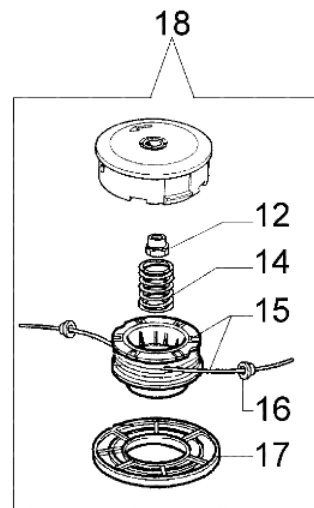

Ref.Nu	Q.ty	Item number	Description	Technical bulletin
1	1	60030008R	Joint	
2	2	60030016R	Brush	
3	1	60020008	Fan	
4	1	60030007R	Engine	
5	1	2317025	Switch	
6	1	60022032	Cables set	
7	1	60032031	Motor housing	
8	1	60020014	Throttle lever	

Ref.Nu	Q.ty	Item number	Description	Technical bulletin
1	1	3915006	Nut	
2	1	3916006	Washer	
3	1	3906053	Screw	
4	1	4198015A	Drive shaft	
5	1	4198041A	Tube Ø22	
6	4	3801011	Screw	
7	4	3819006	Washer	
8	4	3918010R	Washer	
9	1	3960014	Screw	
10	1	4174275R	Blade	
11	1	60010143R	Harness	
12	1	4199011A	Insert	BT3-078-06/08
13	1	4162042A	Handle	
14	1	4199004	Spring	BT3-078-06/08
15	1	4199024B	Nylon spool	BT3-078-06/08
15	1	4199045R	Nylon spool	BT3-078-06/08
16	2	4199005A	Bushing	BT3-078-06/08
17	1	4199026A	Cover	BT3-078-06/08
17	1	4199035R	Cover	BT3-078-06/08
18	1	4199040AR	Tap'n go head with 2 nylon lines Ø2	BT3-078-06/08
19	1	60032012	Guard	
20	1	4198167	Flange	
21	1	4198168R	Hub	
22	1	3914003	Nut	
23	1	3801013R	Screw	