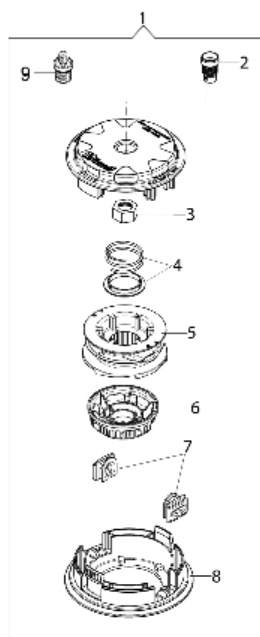

Ref.Nu	Qty	Part number	Description	Validity from	Validity till	Notes	Bulletin
1	1	63129002	Head Load&Go				
2	1	63120041R	Insert				
3	1	63120040R	Nut				
4	1	63120031R	Kit spring				
5	1	63120020R	Ignition coil				
6	1	63120007R	Knob				
7	2	63120001R	Bushing				
8	1	63120005R	Cover				
9	1	63120042R	Insert				
10	1	61370263	Guard kit			Arancio; Orange	
11	1	3893016R	Screw				
12	1	61370161AR	Blade				
13	2	3891043R	Screw				
14	2	094600054	Washer				
15	1	4179164R	Harness				
16	1	61370214R	Tool kit				
17	1	61370265	Labels kit				
18	1	4095673AR	Disk				
19	1	4095681R	4-tooth blade			Optional