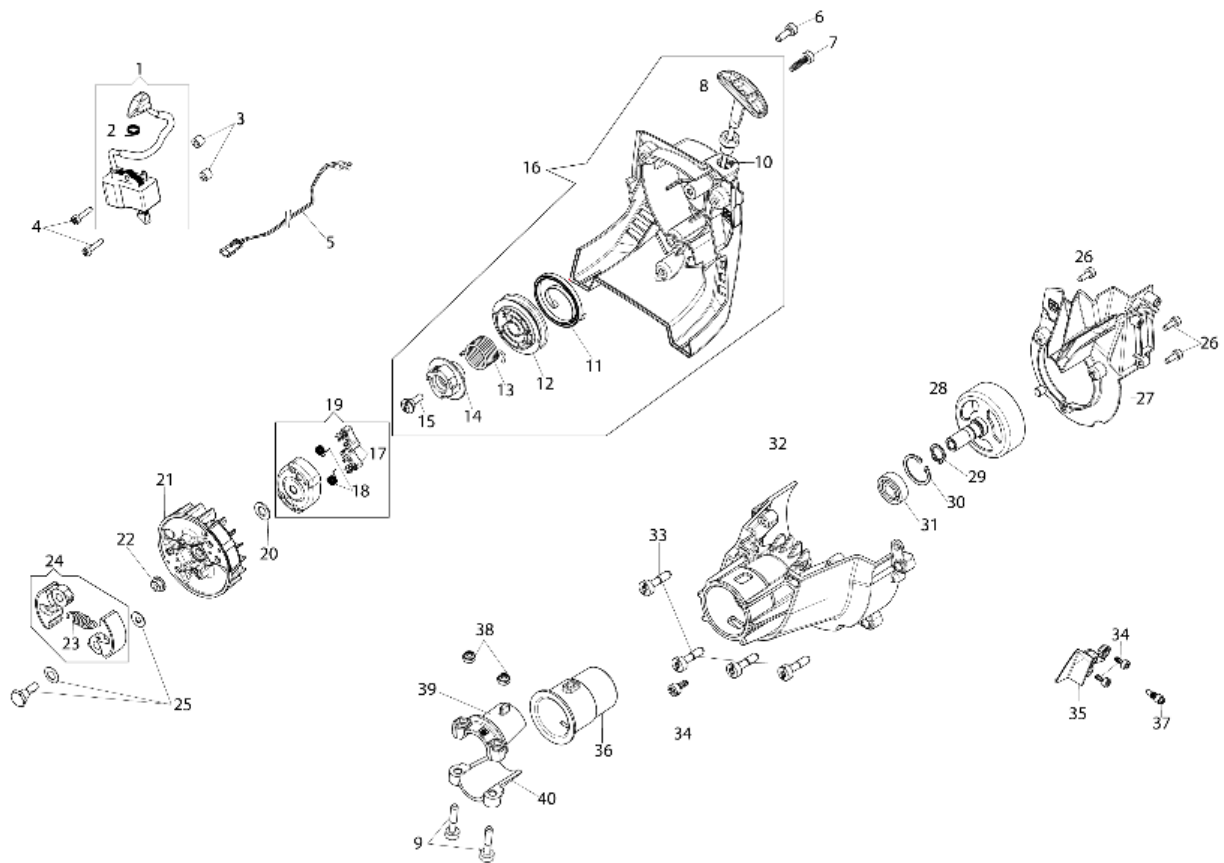

BC 24 T (EURO 1) Brushcutter - Starter assy and clutch

| Ref.Nu | Qty | Part number | Description | Validity from | Validity till | Notes | Bulletin |
|--------|-----|-------------|---|---------------|---------------|-----------------|----------|
| 1 | 1 | 2501002R | Ignition coil | | | | |
| 2 | 1 | 50050127 | Spring | | | | |
| 3 | 2 | 50160218 | Spacer | | | | |
| 4 | 2 | 3891020R | Screw | | | | |
| 5 | 1 | 61370059R | Cable | | | | |
| 6 | 3 | 3891043R | Screw | | | | |
| 7 | 1 | 3893060R | Screw | | | | |
| 8 | 1 | 61370082R | Handle | | | | |
| 9 | 2 | 3891050R | Screw | | | | |
| 10 | 1 | 61370024R | Rope | | | | |
| 11 | 1 | 61070036R | Spring | | | | |
| 12 | 1 | 61370022R | Pulley | | | | |
| 13 | 1 | 61240059R | Spring | | | | |
| 14 | 1 | 61370023R | Sprocket | | | | |
| 15 | 1 | 50160024 | Screw | | | | |
| 16 | 1 | 61370233R | Starter assy | | | Arancio; Orange | |
| 17 | 2 | 61370014R | Pawl | | | | |
| 18 | 2 | 61070039R | Spring | | | | |
| 19 | 1 | 61370013R | Clutch driver | | | | |
| 20 | 1 | 3064034 | Washer | | | | |
| 21 | 1 | 58070133R | Flywheel | | | | |
| 22 | 1 | 004400959R | Nut | | | | |
| 23 | 1 | 61070090R | Spring | | | | |
| 24 | 1 | 61070091R | Clutch | | | | |
| 25 | 1 | 61370257 | Kit pin + Belleville washer + spacer ring | | | | |
| 26 | 3 | 3891009R | Screw | | | | |
| 27 | 1 | 61370090R | Flange | | | | |
| 28 | 1 | 61170050BR | Clutch drum | | | | |
| 29 | 1 | 3024012 | Ring | | | | |
| 30 | 1 | 3025019 | Ring | | | | |
| 31 | 1 | 3035023R | Bearing | | | | |
| 32 | 1 | 61370079R | Starter case | | | Grigio; Grey | |
| 33 | 4 | 3891046R | Screw | | | | |
| 34 | 3 | 3893009R | Screw | | | | |
| 35 | 1 | 61370091AR | Cover | | | | |
| 36 | 1 | 61370030R | Sleeve | | | | |
| 37 | 1 | 61250249R | Adjust. pin | | | | |
| 38 | 2 | 3914003R | Nut | | | | |
| 39 | 1 | 61370029R | Adaptor | | | | |
| 40 | 1 | 61370028R | Adaptor | | | | |