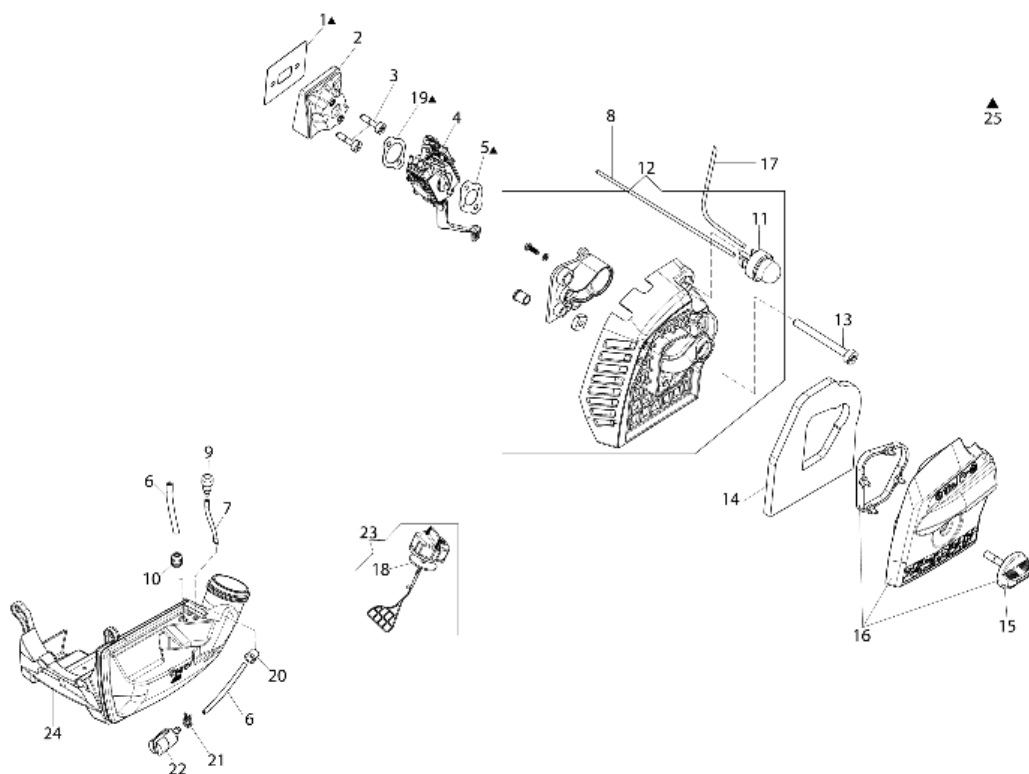

BC 24 T (EURO 1) Brushcutter - Starter assy and clutch

| Ref.Nu | Qty | Part number | Description | Validity from | Validity till | Notes | Bulletin |
|--------|-----|-------------|---|---------------|---------------|-----------------|----------|
| 1 | 1 | 2501002R | Ignition coil | | | | |
| 2 | 1 | 50050127 | Spring | | | | |
| 3 | 2 | 50160218 | Spacer | | | | |
| 4 | 2 | 3891020R | Screw | | | | |
| 5 | 1 | 61370059R | Cable | | | | |
| 6 | 3 | 3891043R | Screw | | | | |
| 7 | 1 | 3893060R | Screw | | | | |
| 8 | 1 | 61370082R | Handle | | | | |
| 9 | 2 | 3891050R | Screw | | | | |
| 10 | 1 | 61370024R | Rope | | | | |
| 11 | 1 | 61070036R | Spring | | | | |
| 12 | 1 | 61370022R | Pulley | | | | |
| 13 | 1 | 61240059R | Spring | | | | |
| 14 | 1 | 61370023R | Sprocket | | | | |
| 15 | 1 | 50160024 | Screw | | | | |
| 16 | 1 | 61370233R | Starter assy | | | Arancio; Orange | |
| 17 | 2 | 61370014R | Pawl | | | | |
| 18 | 2 | 61070039R | Spring | | | | |
| 19 | 1 | 61370013R | Clutch driver | | | | |
| 20 | 1 | 3064034 | Washer | | | | |
| 21 | 1 | 58070133R | Flywheel | | | | |
| 22 | 1 | 004400959R | Nut | | | | |
| 23 | 1 | 61070090R | Spring | | | | |
| 24 | 1 | 61070091R | Clutch | | | | |
| 25 | 1 | 61370257 | Kit pin + Belleville washer + spacer ring | | | | |
| 26 | 3 | 3891009R | Screw | | | | |
| 27 | 1 | 61370090R | Flange | | | | |
| 28 | 1 | 61170050BR | Clutch drum | | | | |
| 29 | 1 | 3024012 | Ring | | | | |
| 30 | 1 | 3025019 | Ring | | | | |
| 31 | 1 | 3035023R | Bearing | | | | |
| 32 | 1 | 61370079R | Starter case | | | Grigio; Grey | |
| 33 | 4 | 3891046R | Screw | | | | |
| 34 | 3 | 3893009R | Screw | | | | |
| 35 | 1 | 61370091AR | Cover | | | | |
| 36 | 1 | 61370030R | Sleeve | | | | |
| 37 | 1 | 61250249R | Adjust. pin | | | | |
| 38 | 2 | 3914003R | Nut | | | | |
| 39 | 1 | 61370029R | Adaptor | | | | |
| 40 | 1 | 61370028R | Adaptor | | | | |