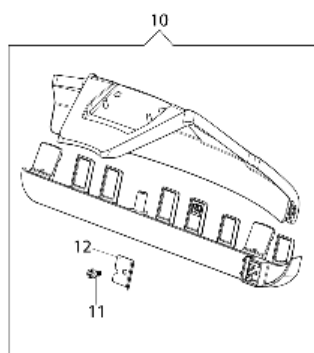

Ref.Nu	Qty	Part number	Description	Validity from	Validity till	Notes	Bulletin
1	1	63129002	Head Load&Go				
2	1	63120041R	Insert				
3	1	63120040R	Nut				
4	1	63120031R	Kit spring				
5	1	63120020R	Ignition coil				
6	1	63120007R	Knob				
7	2	63120001R	Bushing				
8	1	63120005R	Cover				
9	1	63120042R	Insert				
10	1	61370263	Guard kit			Arancio; Orange	
11	1	3893016R	Screw				
12	1	61370161AR	Blade				
13	2	3891043R	Screw				
14	2	094600054	Washer				
15	1	4179164R	Harness				
16	1	61370214R	Tool kit				
17	1	61370265	Labels kit				
18	1	4095673AR	Disk				
19	1	4095681R	4-tooth blade			Optional