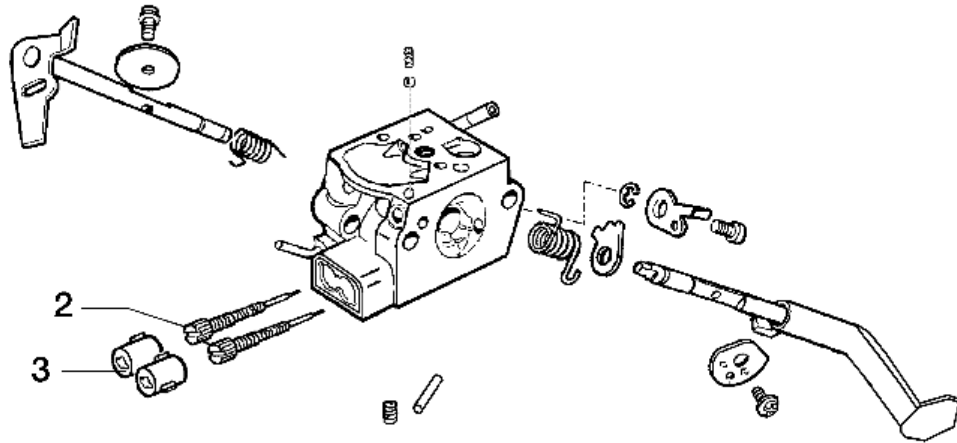

1

2

3

■ 4 — KIT RIPARAZIONE
REPAIR KIT