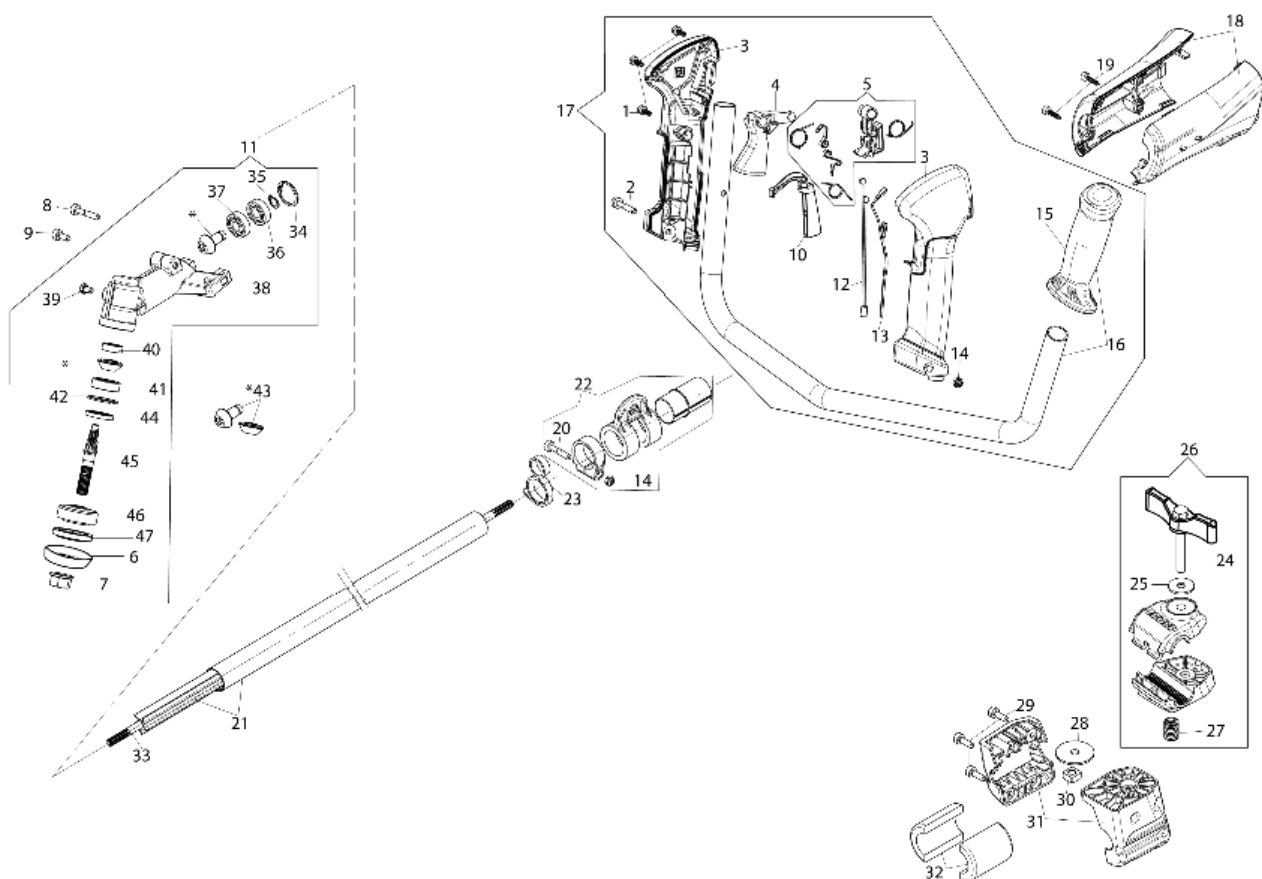

Ref.Nu	Qty	Part number	Description	Validity from	Validity till	Notes	Bulletin
1	3	3893016R	Screw				
2	1	3891054R	Screw				
3	1	61370272	Handle kit			Grigio; Grey	
4	1	61370308R	Throttle lever				
5	1	61370294	Lever group				
6	1	61110074R	Guard				
7	1	3933105	Nut				
8	1	3891050R	Screw				
9	1	3891037R	Screw				
10	1	61370114R	Lever				
11	1	61370071R	Kegelradantrieb				
12	1	61370116BR	Throttle cable				
13	1	61370117R	Cable				
14	2	3914003R	Nut				
15	1	61040140R	Knob				
16	1	61370108R	Handlebar				
17	1	61370273	Complete handle			Grigio; Grey	
18	1	61370268	Compl. cover			Grigio; Grey	
19	4	3893060R	Screw				
20	1	3801015	Screw				
21	1	61370045R	Tube Ø24				
22	1	61370134R	Band				
23	1	61170132R	Grommet				
24	1	61042030	Knob				
25	1	3918013R	Washer				
26	1	61370274	Complete clamp				
27	1	61040044	Spring				
28	1	66030012R	Washer				
29	4	3891043R	Screw				
30	1	3980011	Nut				
31	1	61370275	Support set				
32	2	61170072	AV-mount				
33	1	61170075R	Drive shaft				
34	1	3025026	Ring				
35	1	3024009R	Ring				
36	1	3035044	Bearing				
37	1	3035043	Bearing				
38	1	61170119AR	Gear case				
39	1	3906030	Screw				
40	1	3035045R	Bearing				
41	1	3034008	Bearing				
42	1	3025018R	Ring				
43	1	61370298	Bevel gear set				
44	1	61170134	Seal ring				
45	1	61170122	Shaft				
46	1	61170123	Hub				
47	1	61170124	Lower flange