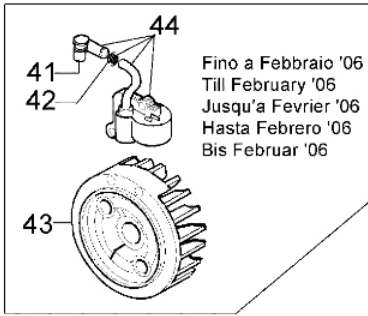

755 MASTER Brushcutter - Starter Assy and clutch

Ref.Nu	O.ty	Item number	Description	Technical bulletin
1	1	3912012	Nut	
2	4	4175089A	Screw	
3	1	61042004	Guard	
4	2	3818011A	Washer	
5	1	4191018AR	Starter pulley	
6	1	3906041	Screw	
7	1	3918006	Washer	
8	1	004000132R	Spring	
9	1	4098073R	Starter rope	
10	1	4191020A	Starter handle	
11	1	006000829	Washer	
12	1	61042001BR	Starter assy	
13	1	3933038	Nut	
14	2	4191016	Pawl	
15	2	4191017A	Spring	
16	2	3064010	Washer	
17	2	3024007	Ring	
18	1	4191143	Clutch driver	
19	1	3916010	Washer	
20	1	61110081BR	Flywheel	
21	2	4191027ER	Pin	
22	2	3819006	Washer	
23	2	3916005	Washer	
24	1	3908032R	Screw	
25	1	3819010	Washer	
26	1	3916006	Washer	
27	1	3049005	O-ring	
28	1	61110105	Cable	
29	1	4098064R	Spark plug cap	
30	1	61110153R	Ignition coil	
31	2	3801013R	Screw	
32	4	4175071AR	Screw	
33	1	4191030R	Clutch drum	
34	1	3023008R	Plug	
35	1	3901008	Screw	
36	1	3035019R	Bearing	
37	1	3025022	Ring	
38	1	61042060CR	Starter case	BT3-072-02/07, BT3-083-03/09
39	1	3801027	Screw	
40	1	3914006R	Nut	
41	1	094100014	Spark plug cap	
42	1	094600169	Spring	
43	1	4191021BR	Flywheel	
44	1	4196142R	Ignition coil	
45	1	4191028R	Spring	
46	1	4191153AR	Clutch