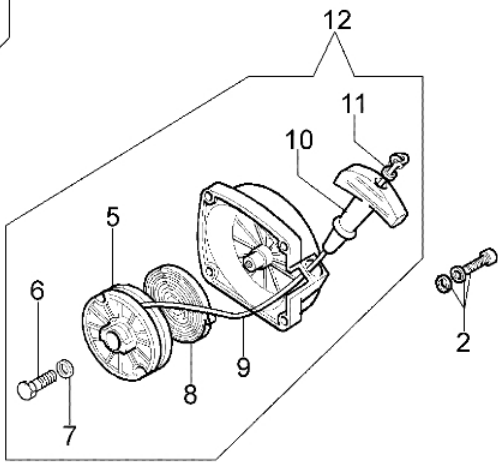

755 MASTER Brushcutter - Starter Assy and clutch

Ref.Nu	O.ty	Item number	Description	Technical bulletin
1	1	3912012	Nut	
2	4	4175089A	Screw	
3	1	61042004	Guard	
4	2	3818011A	Washer	
5	1	4191018AR	Starter pulley	
6	1	3906041	Screw	
7	1	3918006	Washer	
8	1	004000132R	Spring	
9	1	4098073R	Starter rope	
10	1	4191020A	Starter handle	
11	1	006000829	Washer	
12	1	61042001BR	Starter assy	
13	1	3933038	Nut	
14	2	4191016	Pawl	
15	2	4191017A	Spring	
16	2	3064010	Washer	
17	2	3024007	Ring	
18	1	4191143	Clutch driver	
19	1	3916010	Washer	
20	1	61110081BR	Flywheel	
21	2	4191027ER	Pin	
22	2	3819006	Washer	
23	2	3916005	Washer	
24	1	3908032R	Screw	
25	1	3819010	Washer	
26	1	3916006	Washer	
27	1	3049005	O-ring	
28	1	61110105	Cable	
29	1	4098064R	Spark plug cap	
30	1	61110153R	Ignition coil	
31	2	3801013R	Screw	
32	4	4175071AR	Screw	
33	1	4191030R	Clutch drum	
34	1	3023008R	Plug	
35	1	3901008	Screw	
36	1	3035019R	Bearing	
37	1	3025022	Ring	
38	1	61042060CR	Starter case	BT3-072-02/07, BT3-083-03/09
39	1	3801027	Screw	
40	1	3914006R	Nut	
41	1	094100014	Spark plug cap	
42	1	094600169	Spring	
43	1	4191021BR	Flywheel	
44	1	4196142R	Ignition coil	
45	1	4191028R	Spring	
46	1	4191153AR	Clutch