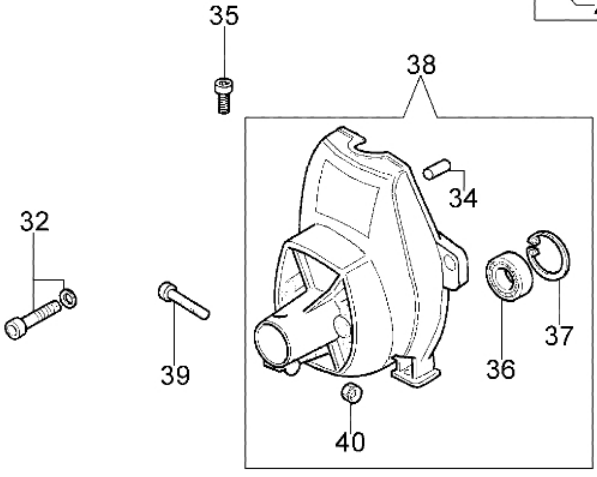

755 MASTER Brushcutter - Starter Assy and clutch

Ref.Nu	O.ty	Item number	Description	Technical bulletin
1	1	3912012	Nut	
2	4	4175089A	Screw	
3	1	61042004	Guard	
4	2	3818011A	Washer	
5	1	4191018AR	Starter pulley	
6	1	3906041	Screw	
7	1	3918006	Washer	
8	1	004000132R	Spring	
9	1	4098073R	Starter rope	
10	1	4191020A	Starter handle	
11	1	006000829	Washer	
12	1	61042001BR	Starter assy	
13	1	3933038	Nut	
14	2	4191016	Pawl	
15	2	4191017A	Spring	
16	2	3064010	Washer	
17	2	3024007	Ring	
18	1	4191143	Clutch driver	
19	1	3916010	Washer	
20	1	61110081BR	Flywheel	
21	2	4191027ER	Pin	
22	2	3819006	Washer	
23	2	3916005	Washer	
24	1	3908032R	Screw	
25	1	3819010	Washer	
26	1	3916006	Washer	
27	1	3049005	O-ring	
28	1	61110105	Cable	
29	1	4098064R	Spark plug cap	
30	1	61110153R	Ignition coil	
31	2	3801013R	Screw	
32	4	4175071AR	Screw	
33	1	4191030R	Clutch drum	
34	1	3023008R	Plug	
35	1	3901008	Screw	
36	1	3035019R	Bearing	
37	1	3025022	Ring	
38	1	61042060CR	Starter case	BT3-072-02/07, BT3-083-03/09
39	1	3801027	Screw	
40	1	3914006R	Nut	
41	1	094100014	Spark plug cap	
42	1	094600169	Spring	
43	1	4191021BR	Flywheel	
44	1	4196142R	Ignition coil	
45	1	4191028R	Spring	
46	1	4191153AR	Clutch