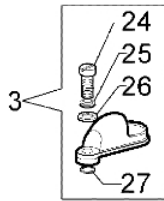

755 MASTER Brushcutter - Starter Assy and clutch

Ref.Nu	O.ty	Item number	Description	Technical bulletin
1	1	3912012	Nut	
2	4	4175089A	Screw	
3	1	61042004	Guard	
4	2	3818011A	Washer	
5	1	4191018AR	Starter pulley	
6	1	3906041	Screw	
7	1	3918006	Washer	
8	1	004000132R	Spring	
9	1	4098073R	Starter rope	
10	1	4191020A	Starter handle	
11	1	006000829	Washer	
12	1	61042001BR	Starter assy	
13	1	3933038	Nut	
14	2	4191016	Pawl	
15	2	4191017A	Spring	
16	2	3064010	Washer	
17	2	3024007	Ring	
18	1	4191143	Clutch driver	
19	1	3916010	Washer	
20	1	61110081BR	Flywheel	
21	2	4191027ER	Pin	
22	2	3819006	Washer	
23	2	3916005	Washer	
24	1	3908032R	Screw	
25	1	3819010	Washer	
26	1	3916006	Washer	
27	1	3049005	O-ring	
28	1	61110105	Cable	
29	1	4098064R	Spark plug cap	
30	1	61110153R	Ignition coil	
31	2	3801013R	Screw	
32	4	4175071AR	Screw	
33	1	4191030R	Clutch drum	
34	1	3023008R	Plug	
35	1	3901008	Screw	
36	1	3035019R	Bearing	
37	1	3025022	Ring	
38	1	61042060CR	Starter case	BT3-072-02/07, BT3-083-03/09
39	1	3801027	Screw	
40	1	3914006R	Nut	
41	1	094100014	Spark plug cap	
42	1	094600169	Spring	
43	1	4191021BR	Flywheel	
44	1	4196142R	Ignition coil	
45	1	4191028R	Spring	
46	1	4191153AR	Clutch