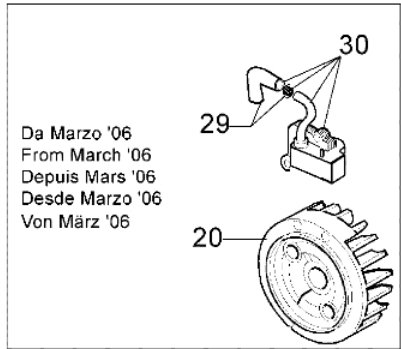

755 MASTER Brushcutter - Starter Assy and clutch

Ref.Nu	O.ty	Item number	Description	Technical bulletin
1	1	3912012	Nut	
2	4	4175089A	Screw	
3	1	61042004	Guard	
4	2	3818011A	Washer	
5	1	4191018AR	Starter pulley	
6	1	3906041	Screw	
7	1	3918006	Washer	
8	1	004000132R	Spring	
9	1	4098073R	Starter rope	
10	1	4191020A	Starter handle	
11	1	006000829	Washer	
12	1	61042001BR	Starter assy	
13	1	3933038	Nut	
14	2	4191016	Pawl	
15	2	4191017A	Spring	
16	2	3064010	Washer	
17	2	3024007	Ring	
18	1	4191143	Clutch driver	
19	1	3916010	Washer	
20	1	61110081BR	Flywheel	
21	2	4191027ER	Pin	
22	2	3819006	Washer	
23	2	3916005	Washer	
24	1	3908032R	Screw	
25	1	3819010	Washer	
26	1	3916006	Washer	
27	1	3049005	O-ring	
28	1	61110105	Cable	
29	1	4098064R	Spark plug cap	
30	1	61110153R	Ignition coil	
31	2	3801013R	Screw	
32	4	4175071AR	Screw	
33	1	4191030R	Clutch drum	
34	1	3023008R	Plug	
35	1	3901008	Screw	
36	1	3035019R	Bearing	
37	1	3025022	Ring	
38	1	61042060CR	Starter case	BT3-072-02/07, BT3-083-03/09
39	1	3801027	Screw	
40	1	3914006R	Nut	
41	1	094100014	Spark plug cap	
42	1	094600169	Spring	
43	1	4191021BR	Flywheel	
44	1	4196142R	Ignition coil	
45	1	4191028R	Spring	
46	1	4191153AR	Clutch