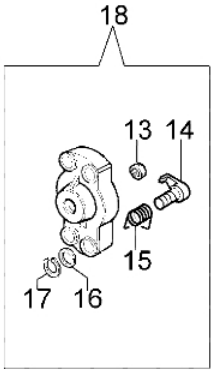

755 MASTER Brushcutter - Starter Assy and clutch

Ref.Nu	O.ty	Item number	Description	Technical bulletin
1	1	3912012	Nut	
2	4	4175089A	Screw	
3	1	61042004	Guard	
4	2	3818011A	Washer	
5	1	4191018AR	Starter pulley	
6	1	3906041	Screw	
7	1	3918006	Washer	
8	1	004000132R	Spring	
9	1	4098073R	Starter rope	
10	1	4191020A	Starter handle	
11	1	006000829	Washer	
12	1	61042001BR	Starter assy	
13	1	3933038	Nut	
14	2	4191016	Pawl	
15	2	4191017A	Spring	
16	2	3064010	Washer	
17	2	3024007	Ring	
18	1	4191143	Clutch driver	
19	1	3916010	Washer	
20	1	61110081BR	Flywheel	
21	2	4191027ER	Pin	
22	2	3819006	Washer	
23	2	3916005	Washer	
24	1	3908032R	Screw	
25	1	3819010	Washer	
26	1	3916006	Washer	
27	1	3049005	O-ring	
28	1	61110105	Cable	
29	1	4098064R	Spark plug cap	
30	1	61110153R	Ignition coil	
31	2	3801013R	Screw	
32	4	4175071AR	Screw	
33	1	4191030R	Clutch drum	
34	1	3023008R	Plug	
35	1	3901008	Screw	
36	1	3035019R	Bearing	
37	1	3025022	Ring	
38	1	61042060CR	Starter case	BT3-072-02/07, BT3-083-03/09
39	1	3801027	Screw	
40	1	3914006R	Nut	
41	1	094100014	Spark plug cap	
42	1	094600169	Spring	
43	1	4191021BR	Flywheel	
44	1	4196142R	Ignition coil	
45	1	4191028R	Spring	
46	1	4191153AR	Clutch