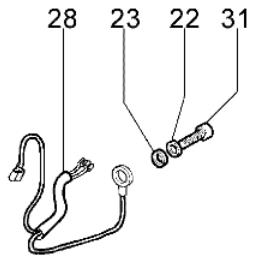

755 MASTER Brushcutter - Starter Assy and clutch

Ref.Nu	O.ty	Item number	Description	Technical bulletin
1	1	3912012	Nut	
2	4	4175089A	Screw	
3	1	61042004	Guard	
4	2	3818011A	Washer	
5	1	4191018AR	Starter pulley	
6	1	3906041	Screw	
7	1	3918006	Washer	
8	1	004000132R	Spring	
9	1	4098073R	Starter rope	
10	1	4191020A	Starter handle	
11	1	006000829	Washer	
12	1	61042001BR	Starter assy	
13	1	3933038	Nut	
14	2	4191016	Pawl	
15	2	4191017A	Spring	
16	2	3064010	Washer	
17	2	3024007	Ring	
18	1	4191143	Clutch driver	
19	1	3916010	Washer	
20	1	61110081BR	Flywheel	
21	2	4191027ER	Pin	
22	2	3819006	Washer	
23	2	3916005	Washer	
24	1	3908032R	Screw	
25	1	3819010	Washer	
26	1	3916006	Washer	
27	1	3049005	O-ring	
28	1	61110105	Cable	
29	1	4098064R	Spark plug cap	
30	1	61110153R	Ignition coil	
31	2	3801013R	Screw	
32	4	4175071AR	Screw	
33	1	4191030R	Clutch drum	
34	1	3023008R	Plug	
35	1	3901008	Screw	
36	1	3035019R	Bearing	
37	1	3025022	Ring	
38	1	61042060CR	Starter case	BT3-072-02/07, BT3-083-03/09
39	1	3801027	Screw	
40	1	3914006R	Nut	
41	1	094100014	Spark plug cap	
42	1	094600169	Spring	
43	1	4191021BR	Flywheel	
44	1	4196142R	Ignition coil	
45	1	4191028R	Spring	
46	1	4191153AR	Clutch